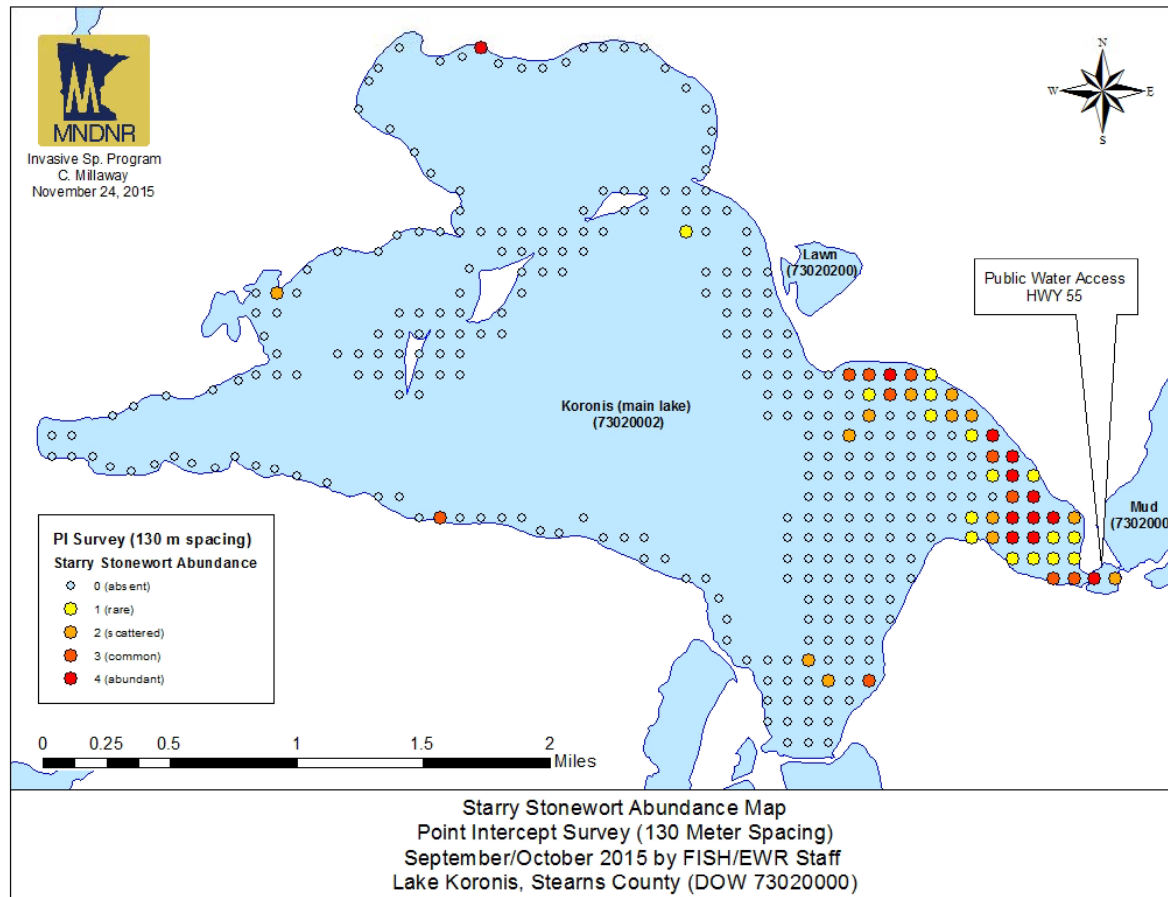

Starry Stonewort Pilot and Management for MN Lakes Project

Koronis Lake Association

Project Review

An Integrated Approach

Project Status

Partners/Advisors

- Initiative Foundation (Outdoor Heritage Fund)
- MN DNR
- State Legislature
- Stearns County / Meeker County
- Koronis Lake Association
- Other Lake Association's, Counties, etc.
- Paynesville Township and City
- University of Minnesota – Dan Larkin
- Dr. John Rodgers, Clemson University